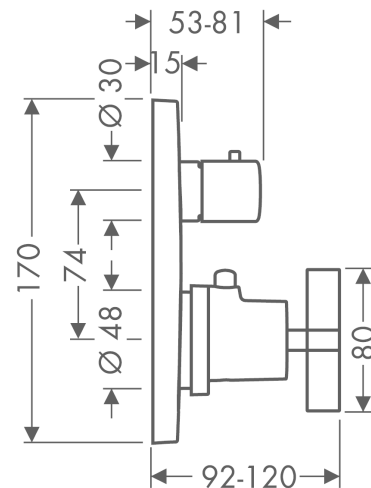

AXOR Citterio

Thermostat for concealed installation with shut-off valve and cross handle

Surfaces: **Chrome** Article Number: **39705000**

Description

product features

- 1 outlet
- flow rate at 3 bar: 26 l/min
- thermostat cartridge, ceramic valves 90°
- min. operating pressure: 1 bar
- max. operating pressure: 10 bar
- safety lock at 38° C
- temperature limitation adjustable
- with silencer
- connection type: basic set

Product image

Scale drawing

Flowchart